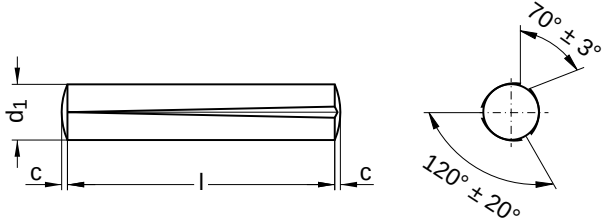

# Taper grooved pins

Taper grooved over full length

Stainless steel 1.4305 | Cr(VI)-free

Further information: DIN standard has been withdrawn

| Diameter (d) | c    | d <sub>1</sub> nominal size |
|--------------|------|-----------------------------|
| 2            | 0.25 | 2                           |
| 3            | 0.40 | 3                           |
| 4            | 0.50 | 4                           |
| 5            | 0.63 | 5                           |
| 6            | 0.80 | 6                           |
| 8            | 1.00 | 8                           |

| nominal size | Length (l) |       |
|--------------|------------|-------|
|              | min.       | max.  |
| 8            | 7.71       | 8.29  |
| 10           | 9.71       | 10.29 |
| 12           | 11.65      | 12.35 |
| 16           | 15.65      | 16.35 |
| 18           | 17.65      | 18.35 |
| 20           | 19.58      | 20.42 |
| 25           | 24.58      | 25.42 |
| 30           | 29.58      | 30.42 |

| nominal size | Length (l) |       |
|--------------|------------|-------|
|              | min.       | max.  |
| 35           | 34.50      | 35.50 |
| 40           | 39.50      | 40.50 |
| 45           | 44.50      | 45.50 |
| 50           | 49.50      | 50.50 |
| 60           | 59.40      | 60.60 |

• Combinations available in the eShop | Other sizes on request

All technical data refer to the measure mm