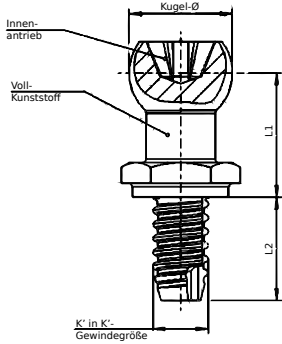

SNAPLOC® Ball studs

K' in K' thread

Article number	Outer dimension	Depth (L1)	Colour	Thread dimensions	Thread length (L2)	Ball diameter (D)
04190080801	SW 15	14.5	black	Gr. 8	15	15
40100100004	SW 13	16.0	black	Gr. 8	15	10
40100813612	SW 8	9.9	black	Gr. 6	12	8
40121503815	SW 15	18.0	black	Gr. 8	15	15
40190070601	SW 10	11.7	black	Gr. 6	10	7
40190080009	SW 12	21.0	black	Gr. 8	12	8

All technical data refer to the measure mm